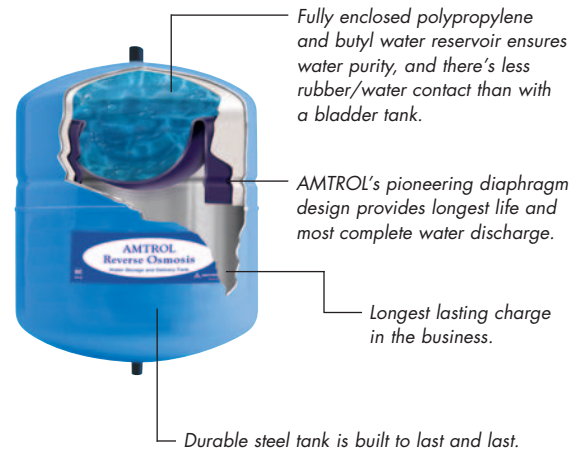

AMTROL Water Storage Tanks are built tough to last. As a result, they've long been known as the world's most reliable RO tank. Our tanks are individually-tested, making them extremely safe. They're designed to meet the most demanding specifications for potable water. No one offers a broader line of tanks than we do. So, when you're looking for an RO tank for a specific application, you can be sure we'll have it for you.

The deeper you look, the better we look.

COLOR	SIZE	MATERIAL	DIAMETER		HEIGHT		SHIPPING WEIGHT
			CM	INCHES	CM	INCHES	
Blue	1/4	Brass	20.32	8'	32.07	12¹⁵/₈"	2.3 kg/5lbs.
Blue	1/4	Stainless Steel					
Blue	1/4	Brass	23.02	9¹/₁₆"	35.8	14¹³/₃₂"	3.2 kg/7lbs.
White	1/4	Brass					
White	1/4	Stainless Steel					
White	1/4	Stainless Steel					
Blue	1/4	Brass	27.94	11'	38.1	15'	4.1 kg/9lbs.
White	1/4	Brass					
Blue	1/4	Stainless Steel					
White	1/4	Stainless Steel					
White	1/4	Stainless Steel					
Blue	1/4	Stainless Steel					
Blue	3/4	Brass	39.05	15¹³/₈"	44.13	17¹³/₈"	9.7 kg/20lbs.
Blue	3/4	Brass	39.05	15¹³/₈"	56.36	22¹³/₁₆"	10.9 kg/24lbs.
Blue	1/4	Brass					
Blue	1'	Brass	39.05	15¹³/₈"	80.65	31¹³/₄"	14.6 kg/32lbs.
Blue	1¹/₄	Brass	55.88	22'	74.93	29¹¹/₂"	27.7 kg/61lbs.
Blue	1¹/₄	Brass	55.88	22'	91.44	29¹¹/₂"	39.1 kg/86lbs.
Blue	1¹/₄	Brass	66.04	26'	119.86	47¹³/₁₆"	55.8 kg/123lbs.